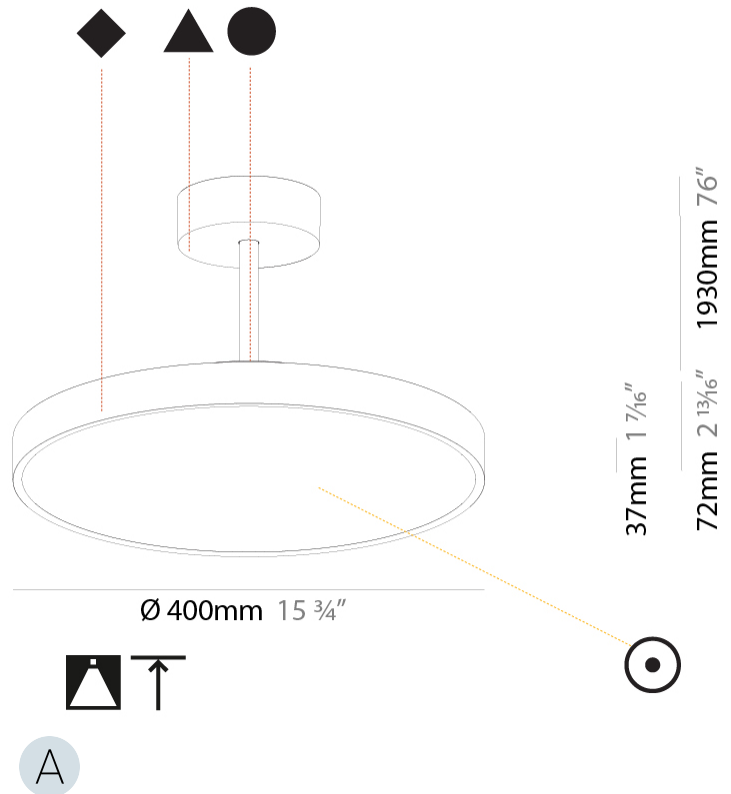

GENERAL

Series: Sign Diva Tube
Subseries: Sign Diva Tube
Brand: Prolicht
Division: Architectural
Mounting Type: Suspension
Mounting Location: Ceiling
Subcategory: Pendant

PHYSICAL

Shape: Round
Diameter (mm): 400
Diameter (in): 15 3/4
Height (mm): 72
Height (in): 2 13/16
Max. Overall Height (mm): 2002
Max. Overall Height (in): 78 13/16
Light Distribution: Direct
Weight (kg): 2.888
Weight (lbs): 6.366
Diffuser: PMMA - Opal / Micro-Prism / Sparkling Secret / Vintage Industrial
Fixture Finish: SSR / BKV / CWI / CRY / HAB / UFT / ITA / RUA / FTG / MYG / LOD / PUS / FRO / FUP / KIA / POP / BLS / SPG / MEY / GOH / GUM / CHC / COM / ABZ / JAG / OBR / MOS / ROR
Fixture Material: Extruded Aluminum / Steel

ELECTRICAL

Lamp Type: LED (Zhaga Standard)
Input Wattage (W): 17
Total Output Wattage (W): 16
Dimming: Tri-Mode (Non-Dimming and Phase Dimming (120Vac only) and 0-10V Dimming)
Driver Included: Yes
Driver Location: Integrated
Driver Type: Constant Current - Universal
Driver Class: Class 2
Input Voltage (V): 120 - 277
Constant Current (MA): 500

LED

Color Temperature (*K): 2700 / 3000 / 3500 / 4000
Max. Delivered Lumen (lm): 1807 / 1943 / 1951 / 1991
Nominal Lumen (lm): 2250 / 2450 / 2430 / 2480
CRI: >90 CRI
Lamp Life (hrs): 50000

OPTICAL

RATINGS AND CERTIFICATIONS

Certified By: Certified for North American Standards
IP rating: IP20